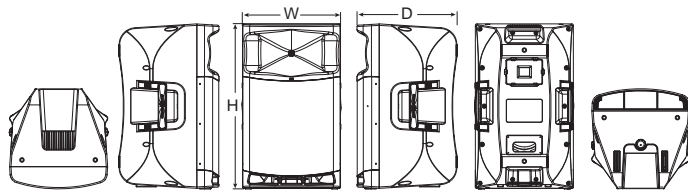

# MA15

**1600W**  
Watts Peak

Dimension(WxHxD):417x702x426mm

## SPECIFICATION

Frequency Response(-10dB)	45Hz-20kHz
Horizontal Coverage Angle (Symmetrical)	80°
Vertical Coverage Angle (Symmetrical)	50°
Maximum Calculated SPL/1M(Continuous/Peak)	128dB/134dB
HF Driver	Customized driver, 1.0"exit, 1.4"voice coil
LF Driver	Customized 15" driver, 3"voice coil
DSP	
Processor	48kHz signal sampling frequency
AMPLIFIER	
Amplifier Circuitry	Class D
Power(RMS standards)	800W
Peak Power	1600W
Frequency Response (1W 8Ω 2ch)	20Hz-20kHz(±0.5dB)
Intermodulation Distortion (20Hz-20kHz, half power)	<0.05%
Total Harmonic Distortion (20Hz-20kHz, Rated power 8Ω)	<0.05%
Cooling System Protection	Cooling with fans, air convection DC protection, short circuit protection, overheat protection, input overload protection, output overload protection, soft startup protection, overvoltage protection, undervoltage protection
Output / Input	
Signal Input	2xfemale XLR(Mono jack 6.35), 1xwireless bluetooth, 1xMini jack 3.5
Signal Output	1x male XLR
Power Input	IEC power connector
AC Power Operating Range	100-240V~ (±10%, 50/60Hz)
Power consumption (1/8 output power)	64W
CABINET	
Cabinet	New polypropylene composite material
Cabinet Color	Black is the default color
Grille	Iron mesh
Handles	2 side,1 top
Monitor Angle	Symmetrical 45° monitor angle
Hanging Hardwares	M8 screw
Pole Mount	Base hole Φ35mm
Speaker Dimension (WxHxD)	417x702x426mm
Carton Dimensions (WxHxD)	475x775x475mm
Net Weight	17.5kg
Shipping Weight	22.5kg

MA15 can be used as PA loudspeakers and stage monitor. There are multiple ways of mounting and installation, for example, pole mount with a three-feet stand, or hanging installation.