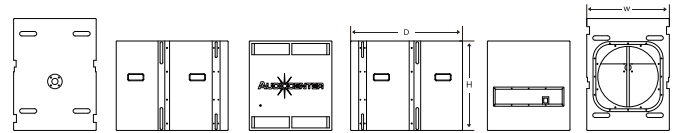

The Theatre & Auditorium of Bologna Fair in Italy

K-LA118

K-LA118, a passive subwoofer, is designed to meet the high requirements of touring performance, rental and fixed installation.

The LF driver of K-LA118 is customized 18" driver (4" voice coil).

The K-LA118 is half formula double opening design and dual LF output. With 6th order band pass filter function, the cabinet design of K-LA118 can decrease HF interference and improve LF performance.

FEATURES

Dimension(W×H×D): 590×639×800mm

SYSTEM CONFIGURATION

- PRO Amplifier
- K-LA28, all Audiocenter full range loudspeaker

ACCESSORIES

Flightcase
For 1 cabinet, made of ABS composite material, with 100mm wheels

Rain bag
(customized)

SPECIFICATION

Type	Passive Compact Subwoofer
Rated power(AES)	800W
Frequency Response(-10dB)	32Hz-150Hz
Maximum Calculated SPL/1M(Continuous/Peak)	131dB/137dB
LF	1x18" driver, 4.0" voice coil
Impedance	8Ω
Crossover Mode	Active
Input Connectors	Speakon 4Pin
CABINET	
Cabinet Material	Russian birch plywood CNC made
Cabinet Color	Black is the default color. Contact Audiocenter for customization
Grille	Iron mesh
Handles	4 side
Pole Mount	Base hole Φ35mm
Speaker Dimension (W×H×D)	590×639×800mm
Carton Dimension (W×H×D)	724×906×675mm
Net Weight	51.0 kg
Shipping Weight	54.0 kg