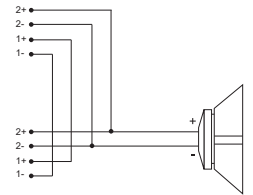

Dimension(W×H×D): 590×639×800mm

SYSTEM CONFIGURATION

- PRO Amplifier
- K-LA28, all Audiocenter full range loudspeaker